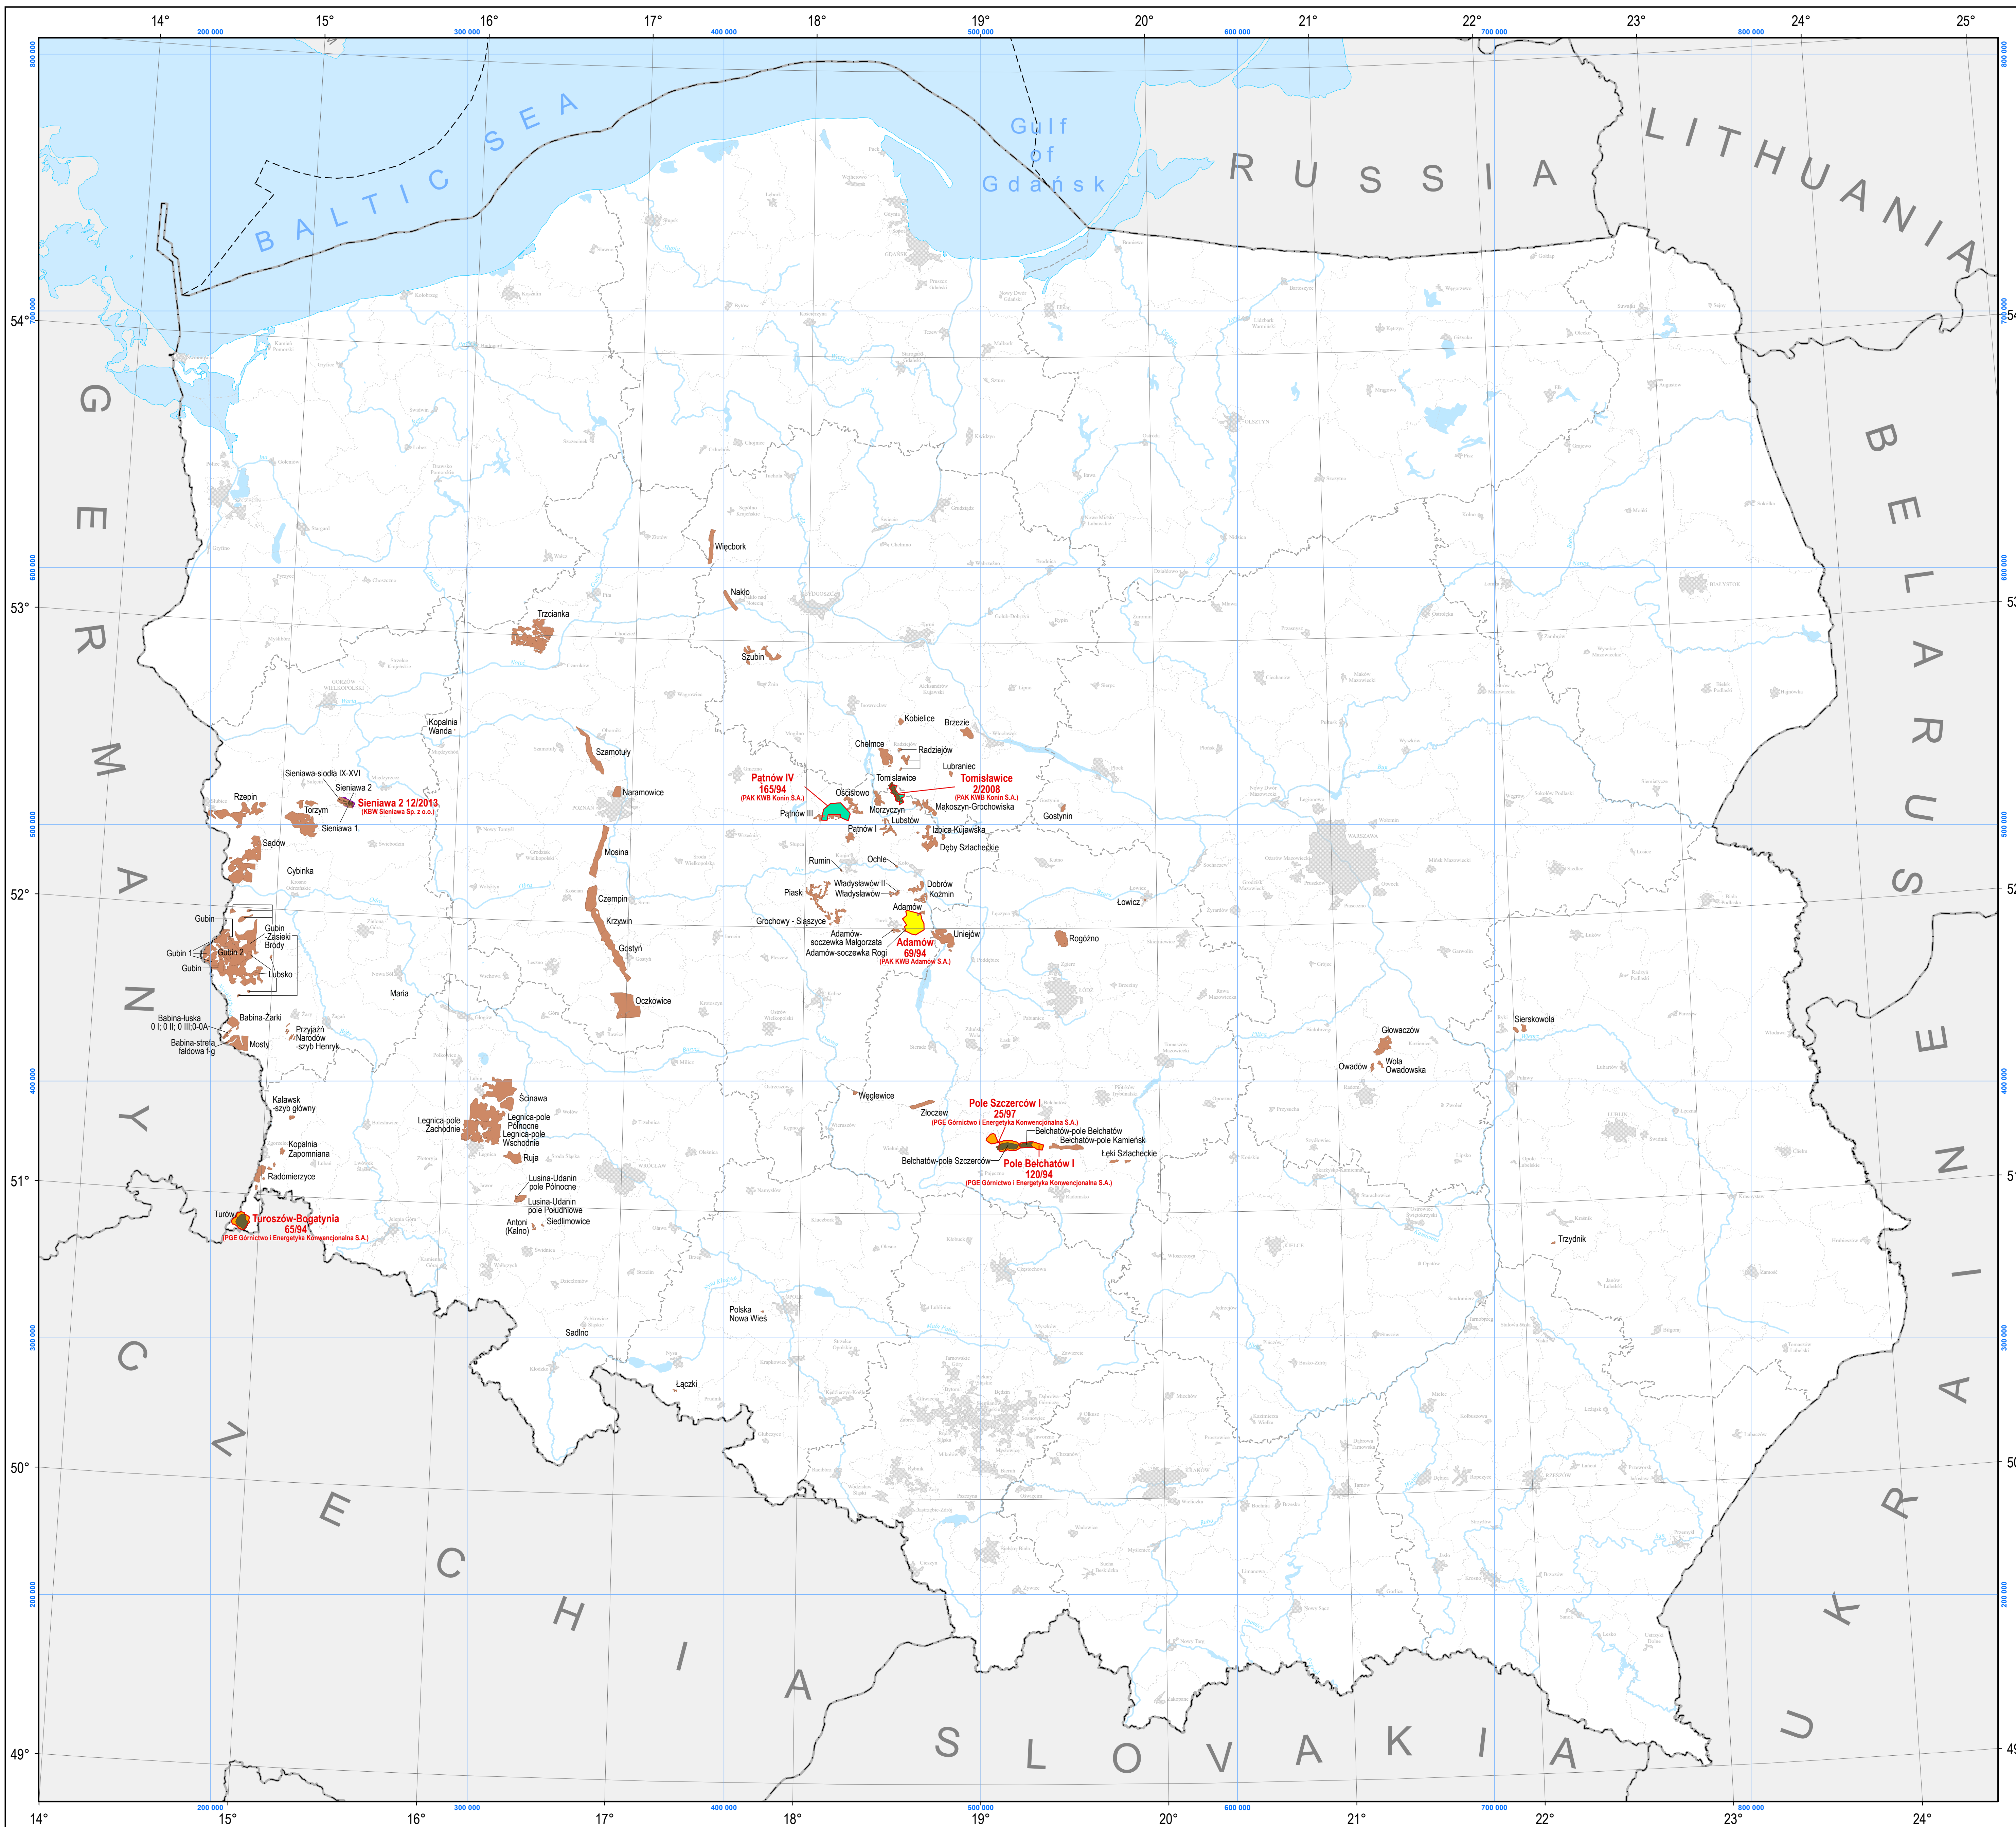

MAP OF CONCESSIONS FOR PROSPECTING, EXPLORATION AND PRODUCTION OF LIGNITE DEPOSITS AS OF 31-03-2026

EXPLANATIONS

**Concessions for production of lignite deposits
ENTREPRENEURS**

- PGE Górnictwo i Energetyka Konwencjonalna S.A.
- PAK KWB Adamów S.A.
- PAK KWB Konin S.A.
- KWB Sieniawa Sp. z o.o.

Patnów IV 165/94 mining area name
concession number
(PAK KWB Konin S.A.) (entrepreneur)

Documented lignite deposits

- exploited
- unexploited

Administrative borders

- national border
- maritime economic zone border
- voivodeship border
- county border

Cities

- provincial city
- county town

Water features

- rivers
- lakes