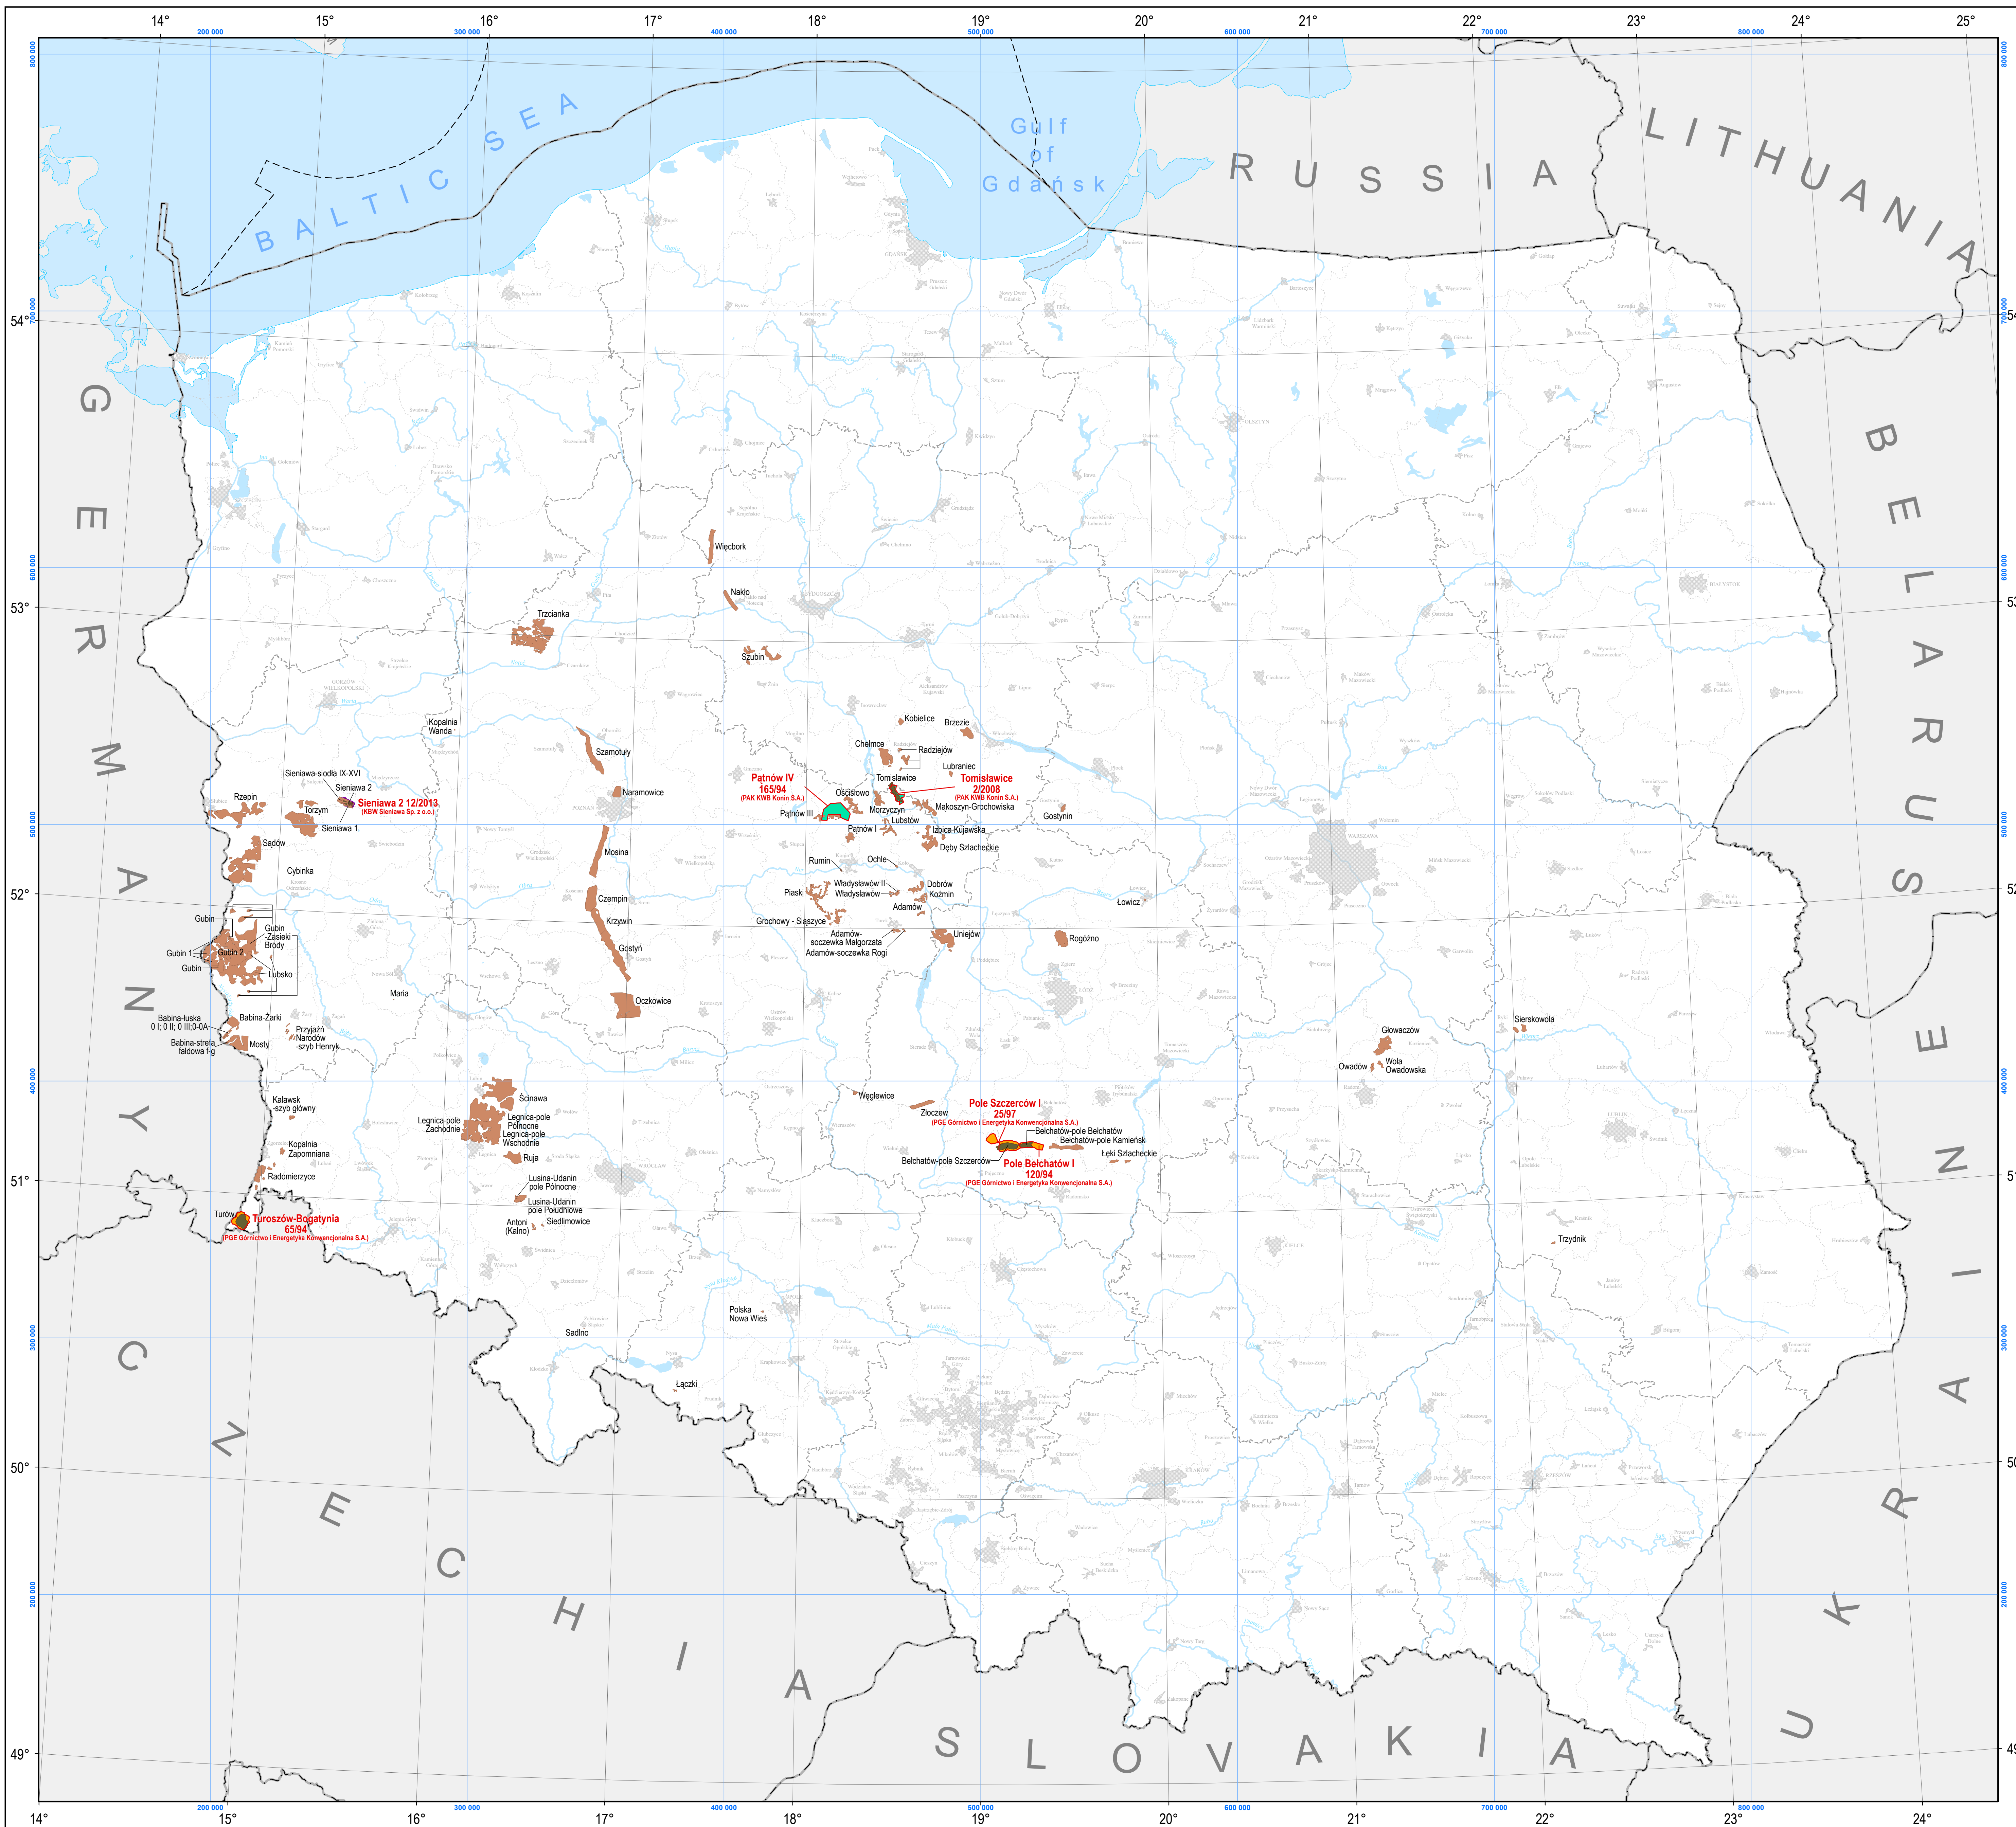

**MAP OF CONCESSIONS FOR PROSPECTING, EXPLORATION AND PRODUCTION OF LIGNITE DEPOSITS
AS OF 31-05-2026**

EXPLANATIONS

**Concessions for production of lignite deposits
ENTREPRENEURS**

- PGE Górnictwo i Energetyka Konwencjonalna S.A.
- PAK KWB Konin S.A.
- KWB Sieniawa Sp. z o.o.

Patnów IV 165/94 mining area name
concession number
(PAK KWB Konin S.A.) (entrepreneur)

Documented lignite deposits

- exploited
- unexploited

Administrative borders

- national border
- maritime economic zone border
- voivodeship border
- county border

Cities

- provincial city
- county town

Water features

- rivers
- lakes